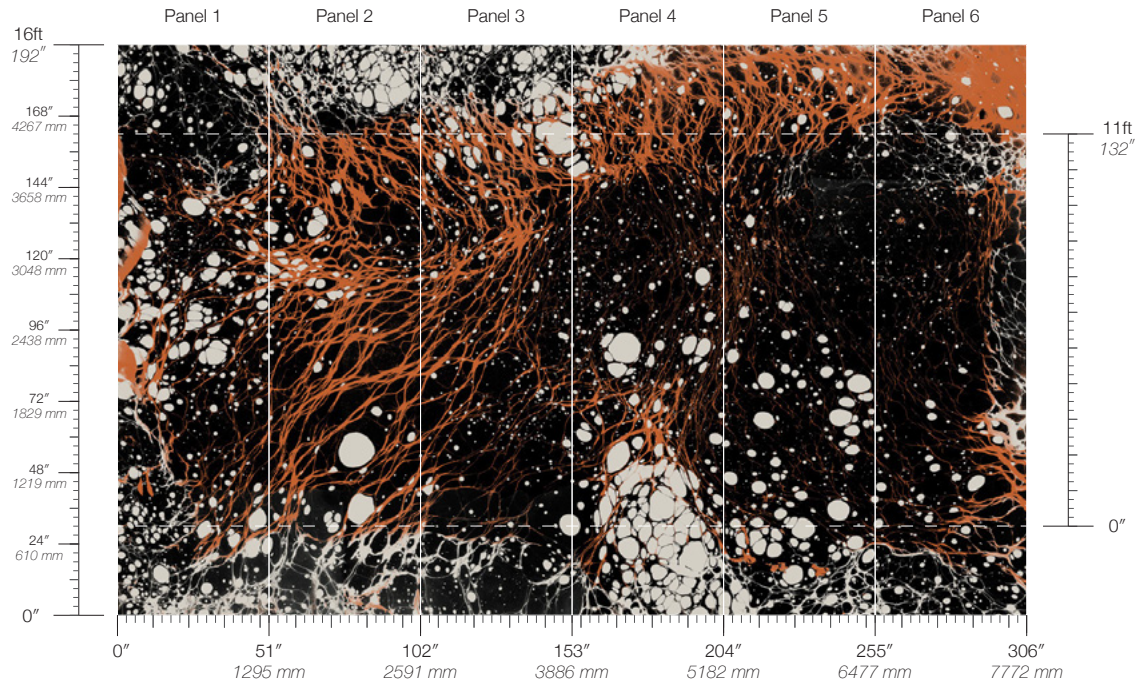

Willow Ember

Suitable for residential and commercial projects

COLOR
Ember

STOCK
Made to order

REPEAT
Non-repeating

CONTACT
sales@calicowallpaper.com
+1 718 243 1705
57 Lispenard Street
New York, NY 10013 USA

ITEM
1304

MINIMUM
1 panel

LEAD TIME
4 weeks to print

CONTENT
Type II Vinyl

MAINTENANCE
Water-based cleanser

ORIGIN
USA

DISCLAIMER
Panel maps represent mural artwork only. Reference the physical sample for color and texture.

PANEL WIDTH
51" / 1295 mm trimmed

FLAMMABILITY
ASTM E84 Adhered Class A

DETAILS
Custom options available

PANEL HEIGHT
132" / 3353 mm standard
192" / 4877 mm extended

ENVIRONMENTAL
Recycled Content, Phthalate Free
Low VOC, HPD Available

PRICE
Available upon request